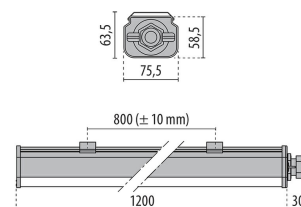

Technical drawings