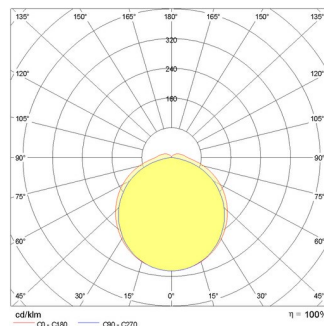

Photometric data